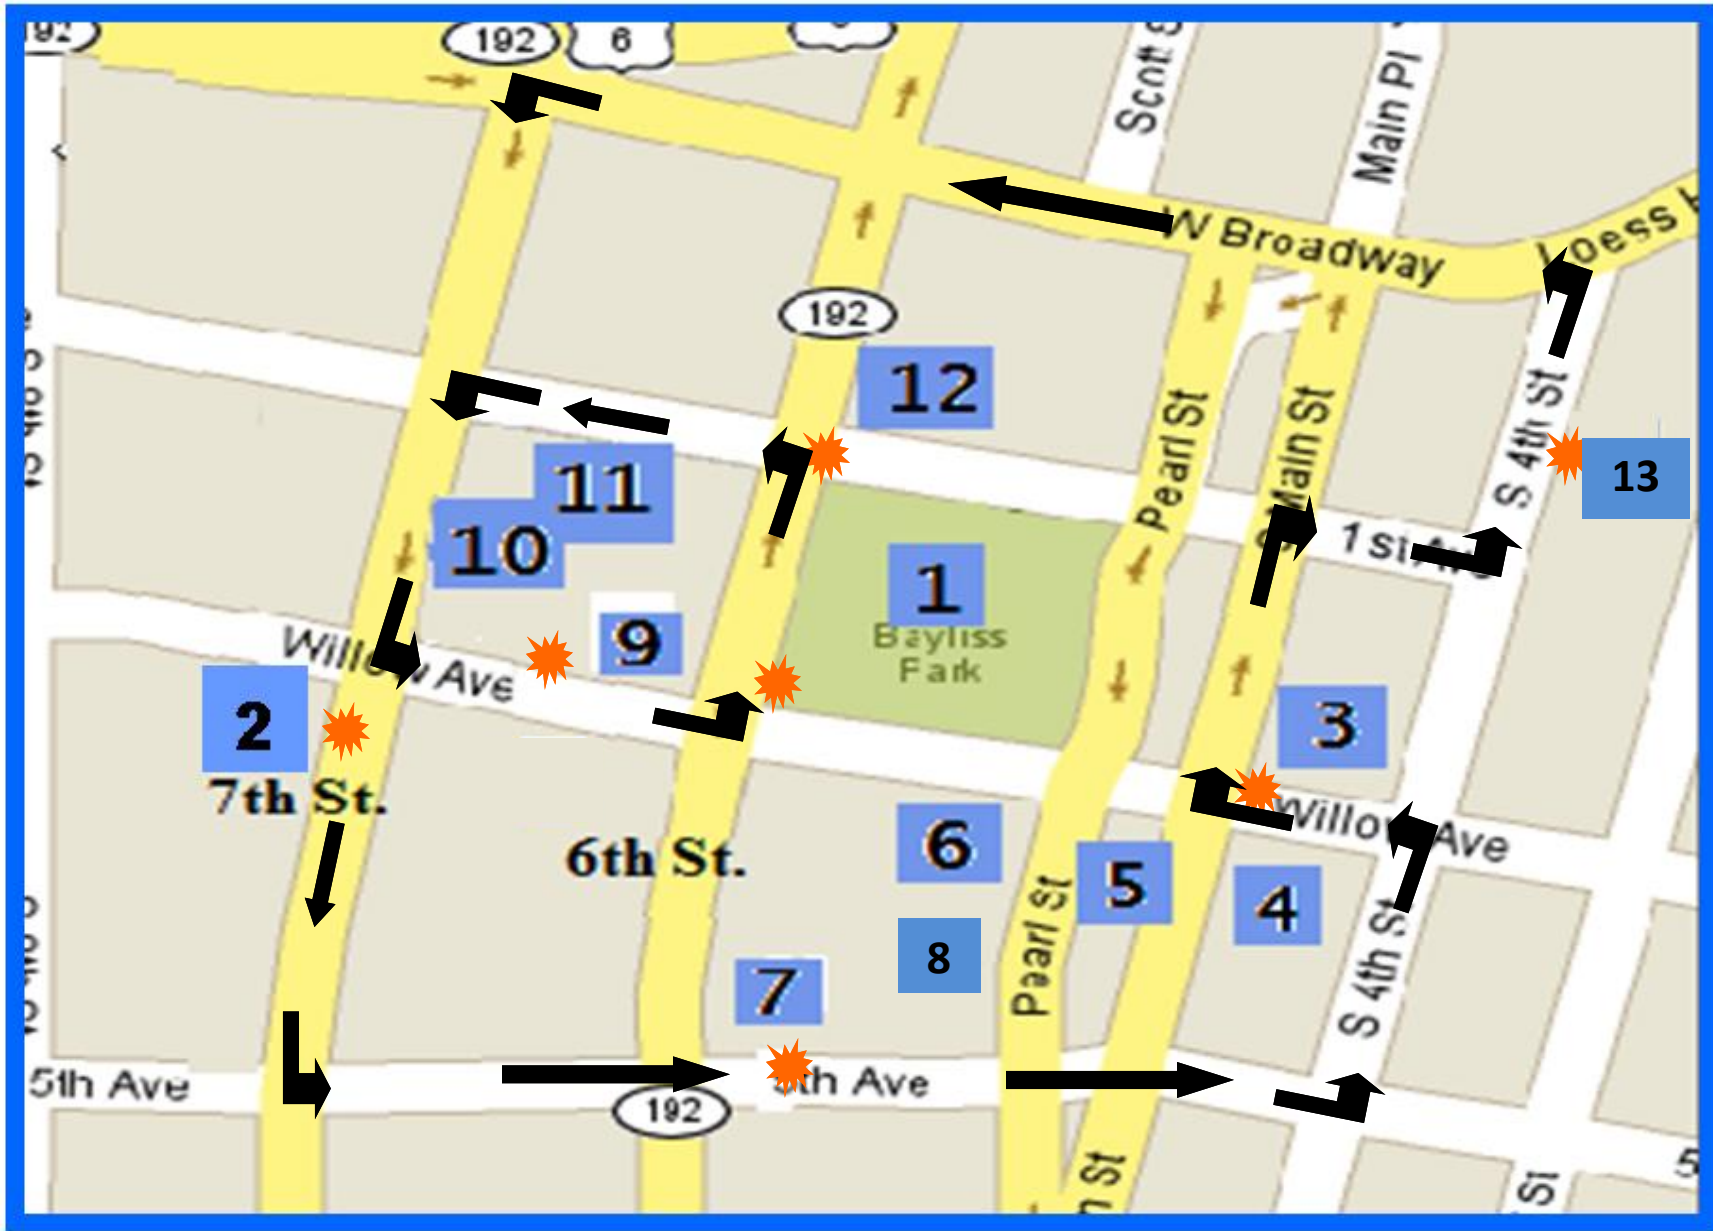

# FIRST NIGHT SHUTTLE ROUTE

 = SHUTTLE STOP